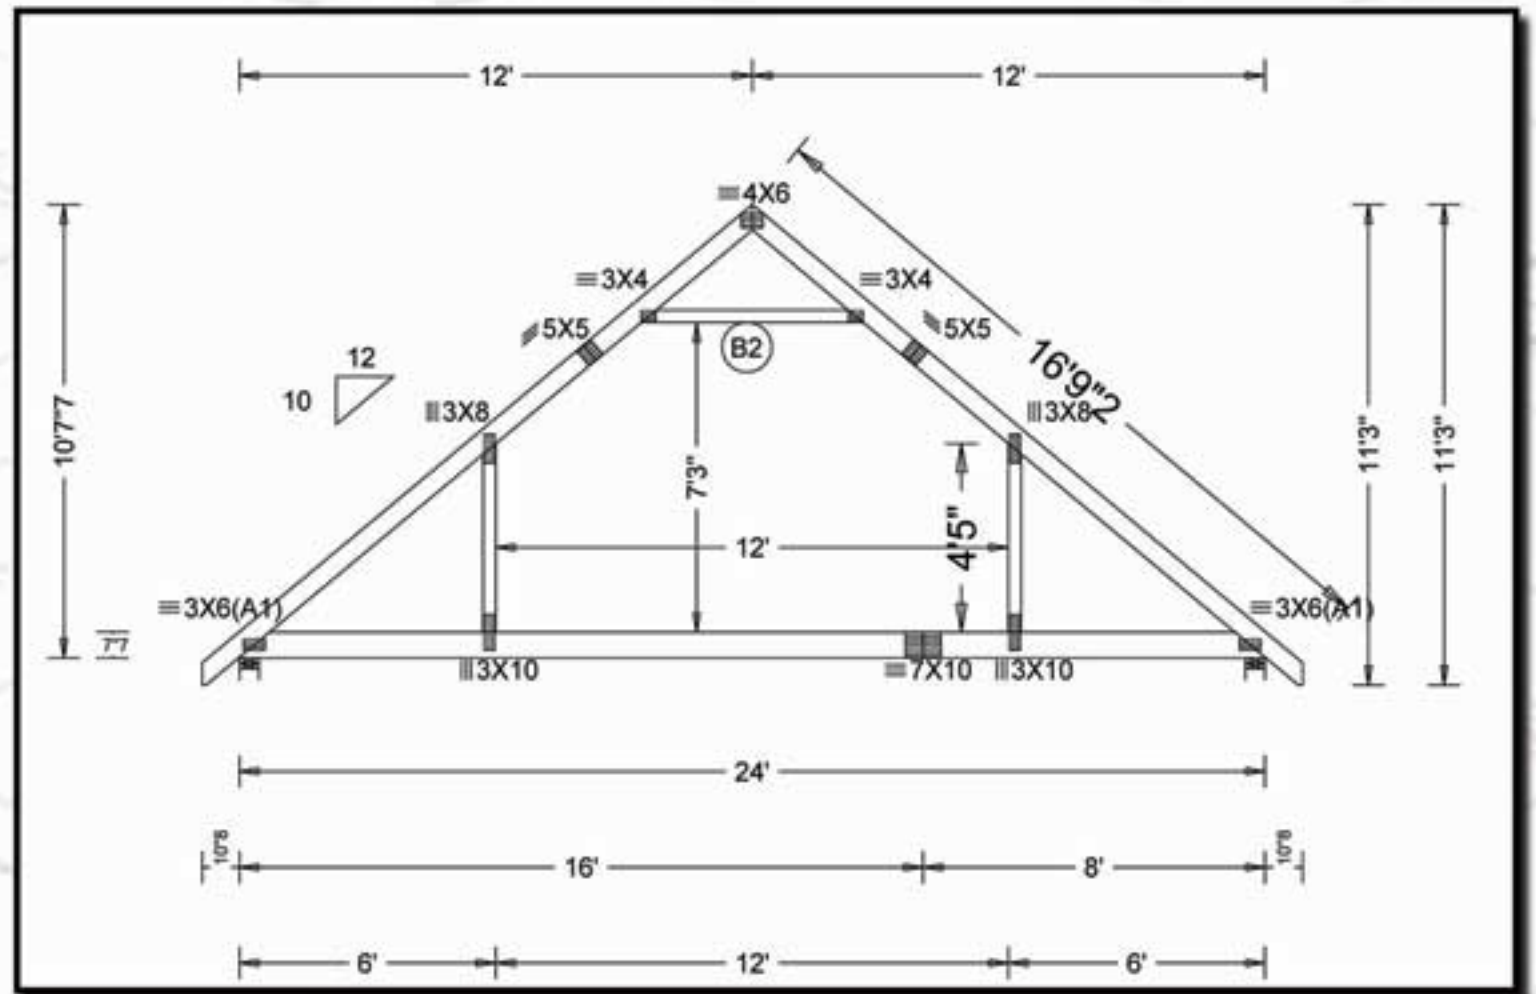

... anything is possible